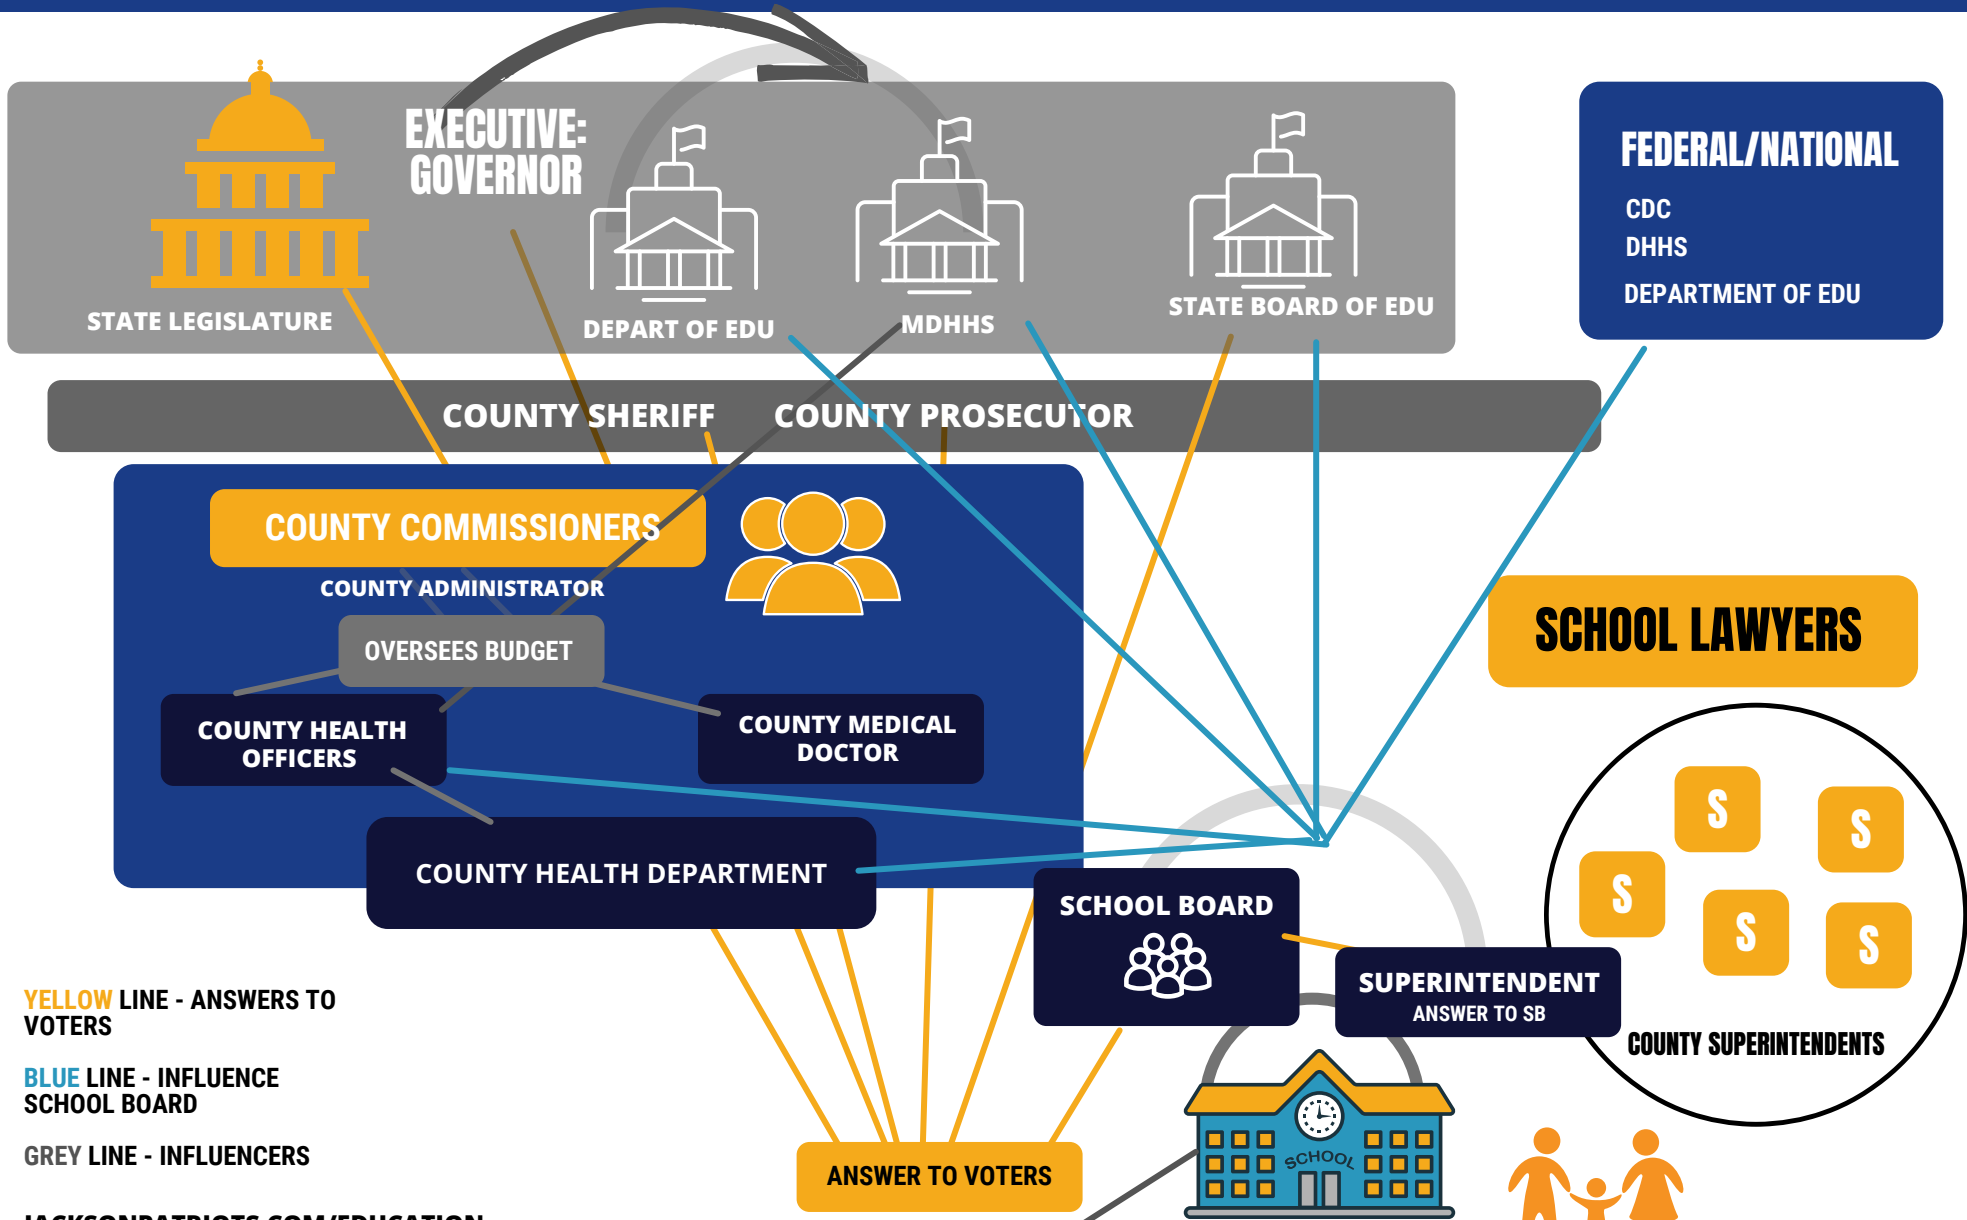

What is the Absolute Line of Authority?

Parents and their children: what is the line of authority in a local area to get a decision made or a policy adjusted when it comes to the education and care of your child in the public school system?

YELLOW LINE - ANSWERS TO VOTERS

BLUE LINE - INFLUENCE SCHOOL BOARD

GREY LINE - INFLUENCERS

JACKSONPATRIOTS.COM/EDUCATION

Influencers also include: Curriculum Director, Principals, Teachers, Athletic Departments, Health Office